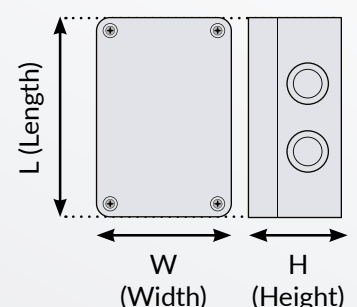

● SET CONSISTING OF

- Base
- Cover with rubber gasket
- Mounting screws (stainless steel V2A)
- Sealing plugs
- Sealing diaphragm

● APPROVAL

SEALING DIAPHRAGM

Metrical knock-outs and supplied sealing membranes allow uncomplicated cable entry without additional tools. Furthermore, the protection class of IP66 is not negatively affected.

DIMENSIONS - Without Terminal

MODEL	OUTER L x W x H (mm)	INNER L x W x H (mm)	WEIGHT (kg)
BXPKABS888853-H01	88 x 88 x 53	80 x 80 x 36	0,13
BXPKABS989861-H01	98 x 98 x 61	90 x 90 x 53	0,16
BXPKABS11913970-H01	119 x 139 x 70	110 x 130 x 61	0,28
BXPKABS12516782-H01	125 x 167 x 82	118 x 159 x 72	0,36
BXPKABS16020098-H01	160 x 200 x 98	152 x 190 x 86	0,55

This ensures a quick installation.

DIMENSIONS - With Terminal

MODEL	OUTER L x W x H (mm)	INNER L x W x H (mm)	WEIGHT (kg)	POLES	TERMINAL TYPE
BXPKABS888853-H02	88 x 88 x 53	80 x 80 x 36	0,15	5	20A - 25A
BXPKABS989861-H02	98 x 98 x 61	90 x 90 x 53	0,18	5	25A - 32A
BXPKABS11913970-H02	119 x 139 x 70	110 x 130 x 61	0,33	5	32A - 50A
BXPKABS12516782-H02	125 x 167 x 82	118 x 159 x 72	0,51	5	50A - 65A
BXPKABS16020098-H02	160 x 200 x 98	152 x 190 x 86	0,75	5	80A - 100A