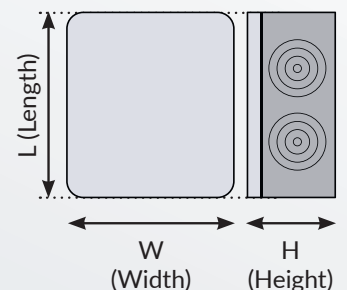

## ACCESSORIES (optional, order separately)

- Mounting plate

- Mounting rail

The membrane cable entries are made of synthetic rubber. These have been joined to the enclosure plastic by means of co-injection moulding, resulting in an excellent protection for the enclosure.

## DIMENSIONS - Press on cover

MODEL	OUTER L x W x H (mm)	WEIGHT (kg)	Ø MEMBRANE	NUMBER OF MEMBRANES
BXPMBR200	D65 x 40	0,06	23	4+2
BXPMBR210	D80 x 40	0,08	23	4+2
BXPMBR220	80 x 80 x 40	0,12	23	6+2
BXPMBR230	100 x 100 x 50	0,15	21/23/29	10+2