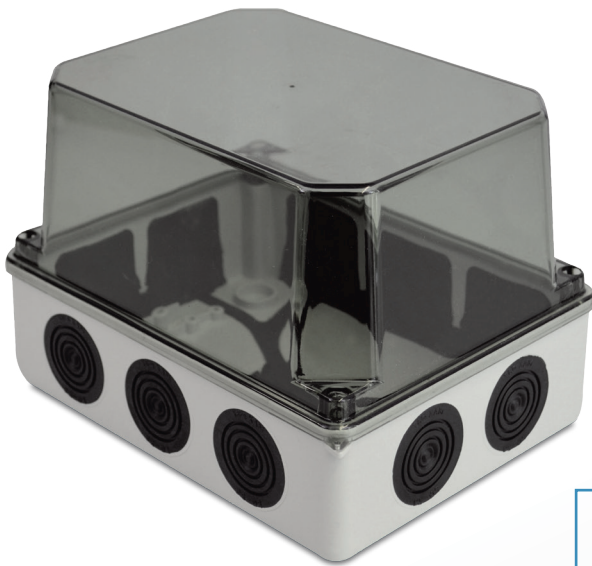

## TECHNICAL FEATURES

- OPERATING TEMPERATURE -15°C ... +60°C
- MATERIAL ABS  
Membrane: Rubber
- PROTECTION DEGREE IP 65
- IMPACT RESISTANCE IK 06
- COLOUR RAL 7035
- STANDARD ACCESSORY casted membranes
- APPROVAL

## ACCESSORIES (optional, order separately)

- Mounting plate

- Mounting rail

The membrane cable entries are made of synthetic rubber. These have been joined to the enclosure plastic by means of co-injection moulding, resulting in an excellent protection for the enclosure.

## TECHNICAL FEATURES

- OPERATING TEMPERATURE -15°C ... +60°C
- MATERIAL ABS  
Membrane: Rubber
- PROTECTION DEGREE IP 65/67
- IMPACT RESISTANCE IK 07
- COLOUR RAL 7035
- STANDARD ACCESSORY - Casted membranes  
- Cover screws
- APPROVAL