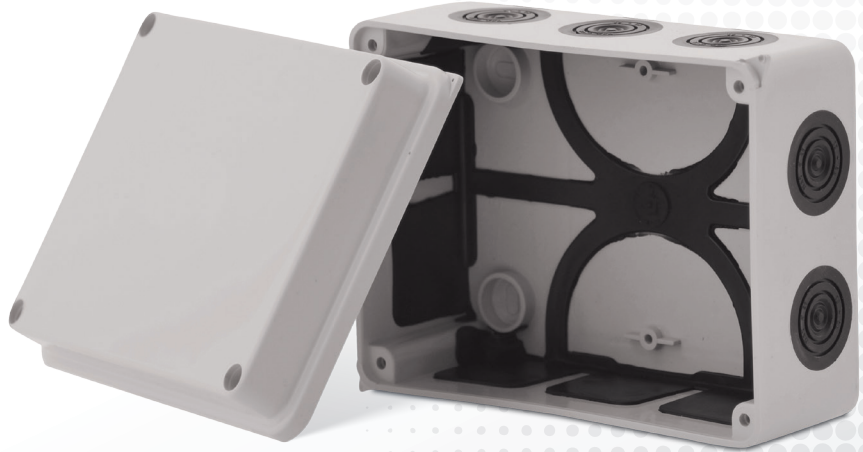

## TECHNICAL FEATURES

- OPERATING TEMPERATURE -15°C ... +60°C
- MATERIAL ABS  
Membrane: Rubber
- PROTECTION DEGREE IP 65
- IMPACT RESISTANCE IK 06
- COLOUR RAL 7035
- STANDARD ACCESSORY casted membranes
- APPROVAL

## ACCESSORIES (optional, order separately)

- Mounting plate

- Mounting rail

The membrane cable entries are made of synthetic rubber. These have been joined to the enclosure plastic by means of co-injection moulding, resulting in an excellent protection for the enclosure.

## TECHNICAL FEATURES

- OPERATING TEMPERATURE -15°C ... +60°C
- MATERIAL ABS  
Membrane: Rubber
- PROTECTION DEGREE IP 65/67
- IMPACT RESISTANCE IK 07
- COLOUR RAL 7035
- STANDARD ACCESSORY - Casted membranes  
- Cover screws
- APPROVAL